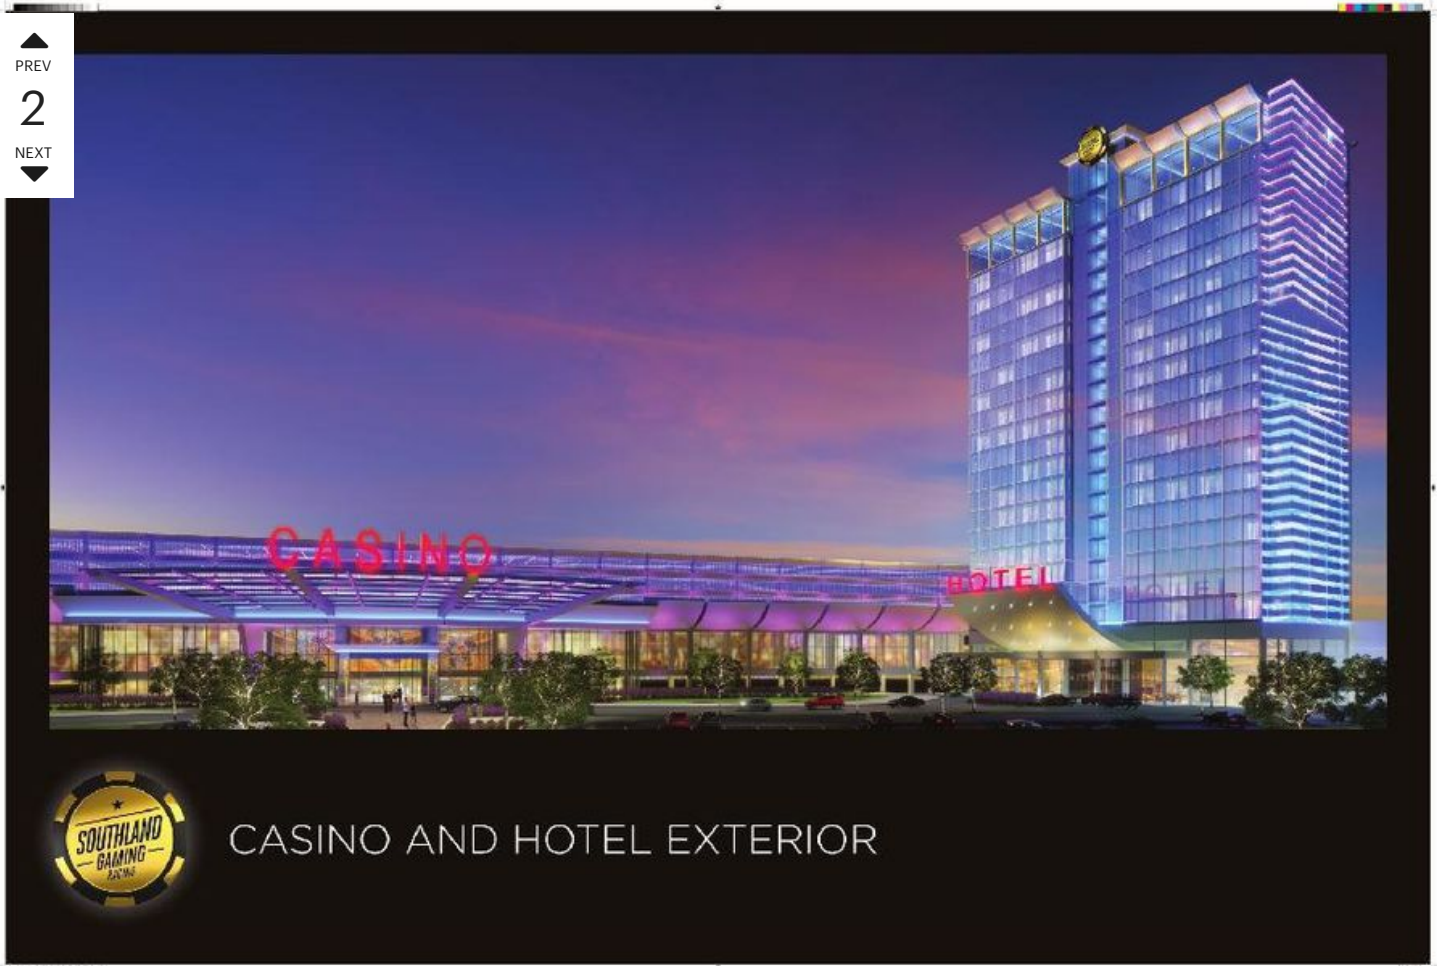

## CASINO AND HOTEL EXTERIOR

### Southland Casino Expanding

In January, Southland announced a \$250 million expansion would house a new casino, add a 20-story hotel holding 300 rooms and a parking garage for 1,250 vehicles.

PREV  
3  
NEXT